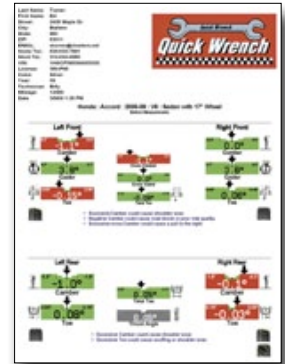

AutoVIN

Check-In Vehicles Instantly

NEW!

- ✓ *Alignment readings in record time*
- ✓ *Reduce steps required in alignment*
- ✓ *No trips to the console*

HUNTER
Engineering Company

Save Time During Check-In

Step 1

Scan VIN

Step 2

Get Measurements

Step 3

**Automatically Prints
"Before" Measurements**

Improve Accuracy During Check-In

Old Way

VS.