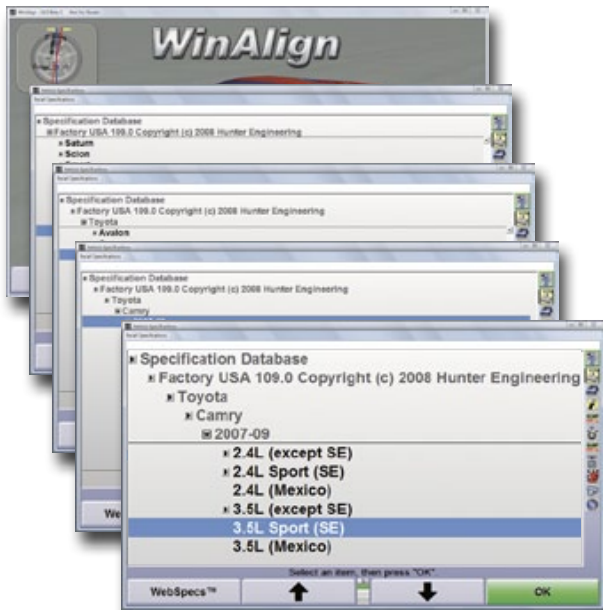

Improve Accuracy During Check-In

Old Way

VS.

AutoVIN

**Several Steps to
Check-In the Vehicle**