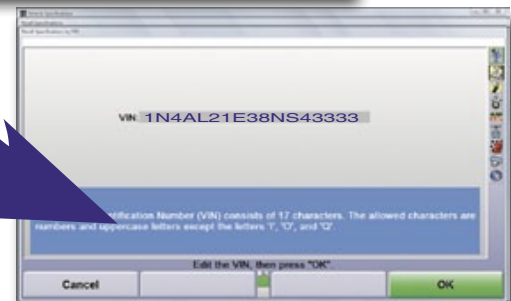

**VIN Recalls
Specs Automatically**

Because of continuing technological advancements, specifications, models and options are subject to change without notice.

HUNTER
Engineering Company

www.Hunter.com