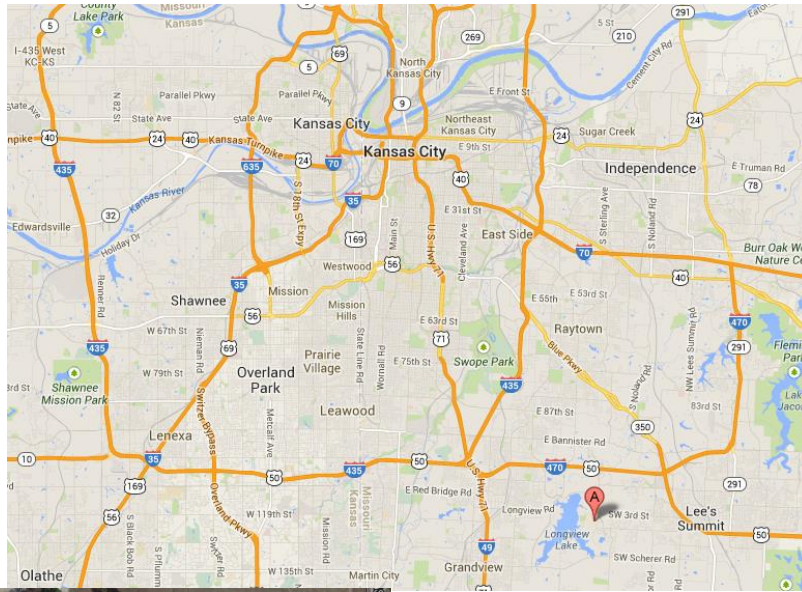

HUNTER TRAINING CENTER

Lee's Summit, Missouri

Kansas City area

Hunter Engineering Company Satellite Training Center
Longview Community College
High Technology Bldg
500 S.W. Longview Rd.
Lee's Summit, MO 64081

Primary Hunter Instructor: Scott Long
Cell phone: 816-582-8631

FROM THE EAST:

Take I-70 W to I-470 S. Take I-470 S to exit #5 for View High Drive. Turn left on View High drive. Turn right onto SW Longview Rd. Take the first street on the left. Follow this to the High Technology building.

FROM THE WEST:

Take I-435 East until it becomes I-470 East. Continue on I-470 East to exit #5 for View High Dr. Turn right on View High drive. Turn right onto SW Longview Rd. Take the first street on the left. Follow this to the High Technology building.