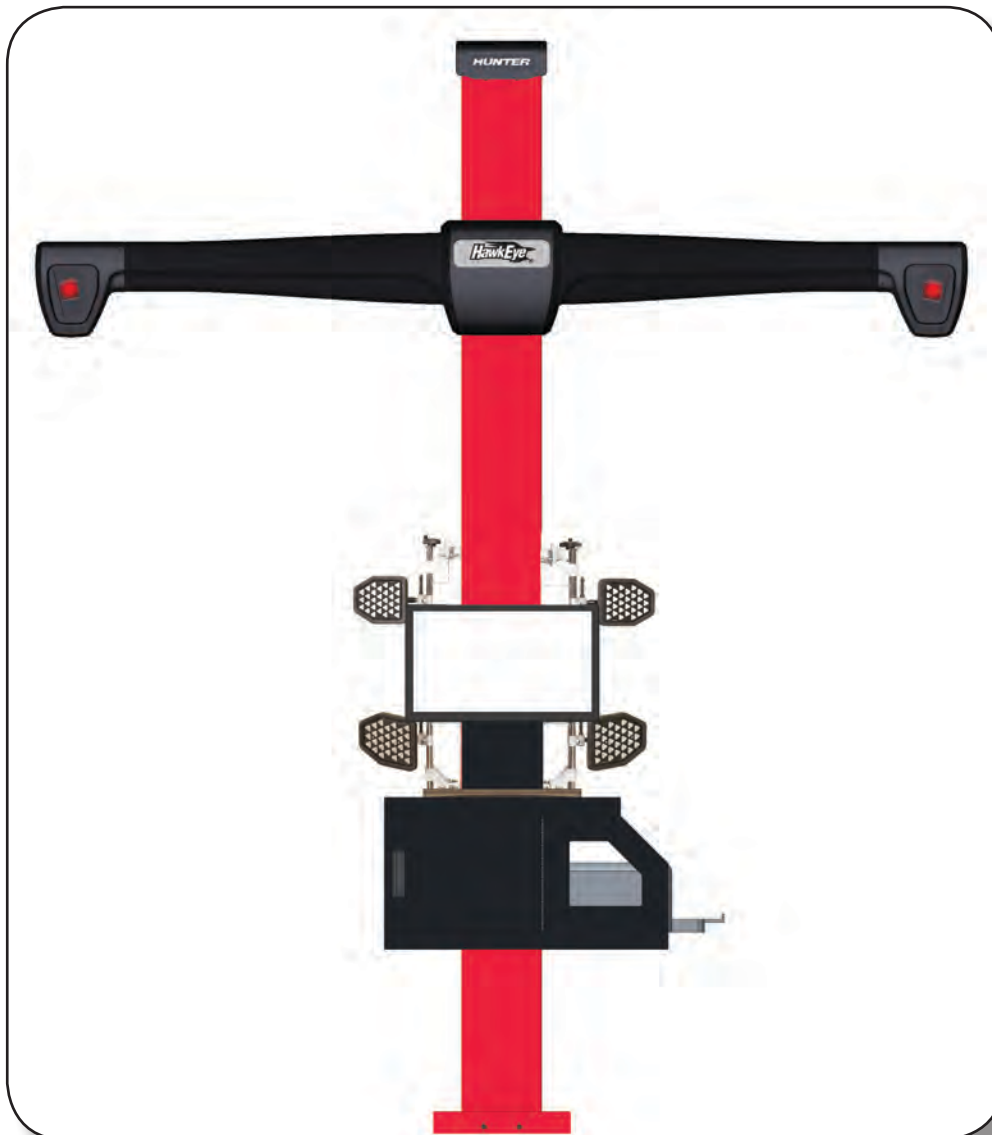

HARDWARE / SPECIFICATIONS / FEATURES / ACCESSORIES

SPECIFICATIONS	Pronto®
Weight of Target	11 lbs. (5 kg)
Profile of Target	18 in. (457 mm)
Installation Time	10 - 15 seconds
Rolling Compensation Style	Back / Forward
Camera Resolution	2,608 x 1,952 10,000,000 px
Track Width	80 in. (2032 mm)
Wheel Base	210 in. (5334 mm)
Distance to Wall	65 - 97 in. (1651 - 2464 mm)
Suggested Distance	97 in. (2464 mm)
Short Bay Distance (see site info)	65 in. (1651 mm)

MEASUREMENTS	Pronto®
S.A.I. & Included Angle	✓
Set Back	✓
Max Steering Angle	To Lock
Wheelbase Difference	✓
Track Width Difference	✓
Lateral Offset	✓
Rear Set Back	✓
Axle Offset	✓

CONSOLE SPECIFICATIONS

Pronto Dimensions	
Width (W1)	36 in. (914 mm)
Width (W2)	105 in. (2667 mm)
Height (H1)	40 in. (1016 mm)
Height (H2)	122.50 in. (3112 mm)
Depth (D)	21 in. (534 mm)