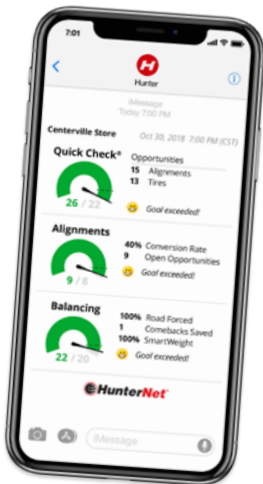

- ✓ WA Series PC
- ✓ Latest WinAlign® software
- ✓ 2-year free WebSpecs® updates
- ✓ Digital photo*
- ✓ Digital video*
- ✓ HunterNet®
- ✓ WinAlign Tuner*
- ✓ 3-year warranty
- ✓ Keyboard and mouse
- ✓ USB retrofit kit (as required)
- ✓ Printer (optional)
- ✓ LCD monitor (optional)

* Standard on WinAlign® Premium consoles, optional on all other WinAlign® consoles.

UPGRADE OPTION PATENTED CodeLink®

CodeLink's patented integration "links" the vehicle OBD-II system to the aligner to align safety system related sensors to the vehicle's alignment geometry.

R611M19 Plus Alignment System upgraded to a WinAlign® WA System.

All new electronics including Hunter's latest USB interface hardware kit (as required).

Includes the latest WinAlign® software.

HunterNet®

Boost performance with push reports

- ✓ Automatic, daily performance snapshots by email or text
- ✓ View inspection rates and opportunities
- ✓ Measure alignment numbers and conversions
- ✓ Track balancing and Road Force® utilization
- ✓ Achieve big hairy audacious goals