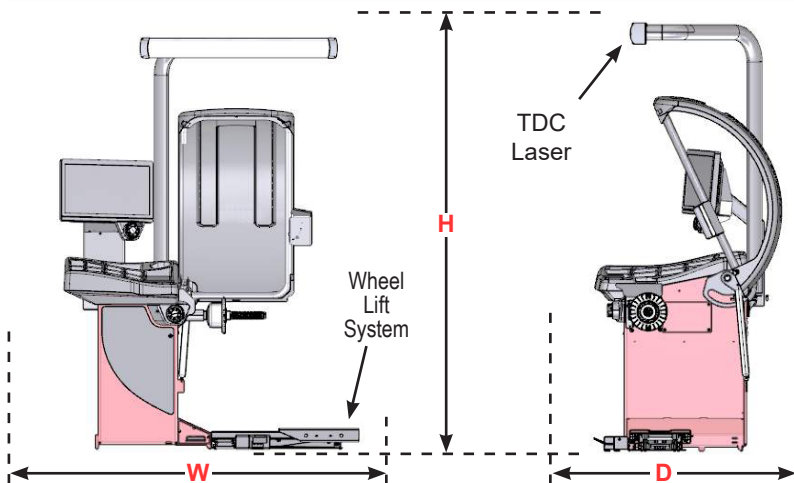

## SPECIFICATIONS

<b>Power Requirements</b>	208-240V, 3 amp, 50/60 Hz, 1 ph (NEMA 20 amp plug, L6-20P)
<b>Air Supply Requirements</b>	100-175 psi (7-12 bar)
<b>Capacity</b>	
<b>Rim Width</b>	(38 mm to 508 mm) 1.5 in to 20 in
<b>Rim Diameter</b>	(254 mm to 762 mm) 10 in to 30 in *
<b>ALU</b>	(191 mm to 965 mm) 7.5 in to 38 in *
<b>Max. Tire Diameter</b>	(965 mm) 38 in
<b>Max. Tire Width</b>	(508 mm) 20 in
<b>Max. Tire Weight</b>	(68 kg) 135 lbs
<b>Imbalance Resolution</b>	(± 1.0 g) 0.05 oz
<b>Placement Accuracy</b>	512 positions, ± 0.35°
<b>Balancing Speed</b>	150 rpm
<b>Motor</b>	Programmable drive system and DC motor
<b>Shipping Weight</b>	311 lb.

SWP78 with HammerHead® option

\* Extreme wheel sizes may require manual data entry.

## MODEL OPTIONS / DIMENSIONS

	SWP00	SWP06	SWP07	SWP08	SWP60	SWP66	SWP67	SWP68	SWP70	SWP76	SWP77	SWP78	Field Options
<b>Wheel Lift System</b>		✓				✓		✓		✓		✓	<ul style="list-style-type: none"> <li>• Quick Nut</li> <li>• BullsEye® Collets</li> <li>• HammerHead® TDC Laser</li> <li>• Wheel Lift</li> </ul>
<b>Outer Laser</b>				✓					✓	✓	✓	✓	
<b>TDC Laser System</b>			✓	✓			✓	✓			✓	✓	
<b>Hood</b>					✓	✓	✓	✓	✓	✓	✓	✓	
<b>Width (W)</b>	1066 mm 42 in	1536 mm 60.5 in	1448 mm 57 in	1536 mm 60.5 in	1346 mm 53 in	1536 mm 60.5 in	1448 mm 57 in	1536 mm 60.5 in	1346 mm 53 in	1536 mm 60.5 in	1448 mm 57 in	1536 mm 60.5 in	
<b>Height (H)</b>	1549 mm 61 in	1816 mm 71.5 in	2159 mm 85 in	2159 mm 85 in	1816 mm 71.5 in	1816 mm 71.5 in	2159 mm 85 in	2159 mm 85 in	1816 mm 71.5 in	1816 mm 71.5 in	2159 mm 85 in	2159 mm 85 in	
<b>Depth (D)</b>	711mm 28 in	832 mm 32.75 in	711mm 28 in	711mm 28 in	832 mm 32.75 in	832 mm 32.75 in	832 mm 32.75 in	832 mm 32.75 in	832 mm 32.75 in	832 mm 32.75 in	832 mm 32.75 in	832 mm 32.75 in	
<b>Weight</b>	131 kg 288 lb.	176 kg 387 lb.	156 kg 343 lb.	184 kg 406 lb.	141 kg 311 lb.	186 kg 410 lb.	166 kg 366 lb.	210 kg 465 lb.	141 kg 311 lb.	186 kg 410 lb.	166 kg 336 lb.	210 kg 465 lb.	