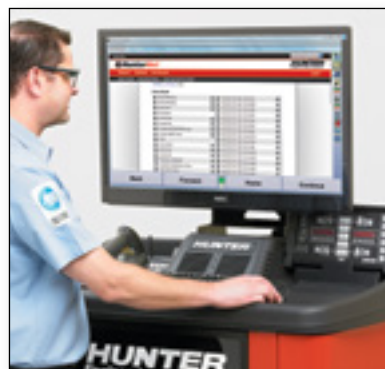

Latest specs available online

- ✓ Download, access and communicate alignment service information through the Internet.